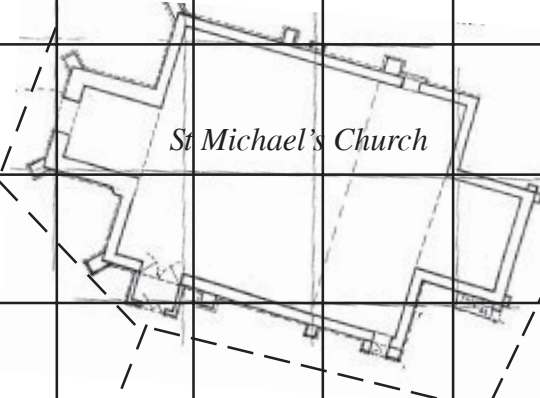

# CLAVERDON CHURCHYARD WARWICKSHIRE

Grid to trace graves

10  
9  
8  
7  
6  
5  
4  
3  
2  
1

P O N M L K J I H G F E D C B A

*Cremation area*

*Church Road*

*To Church Centre*

*Sir Francis Galton tomb*